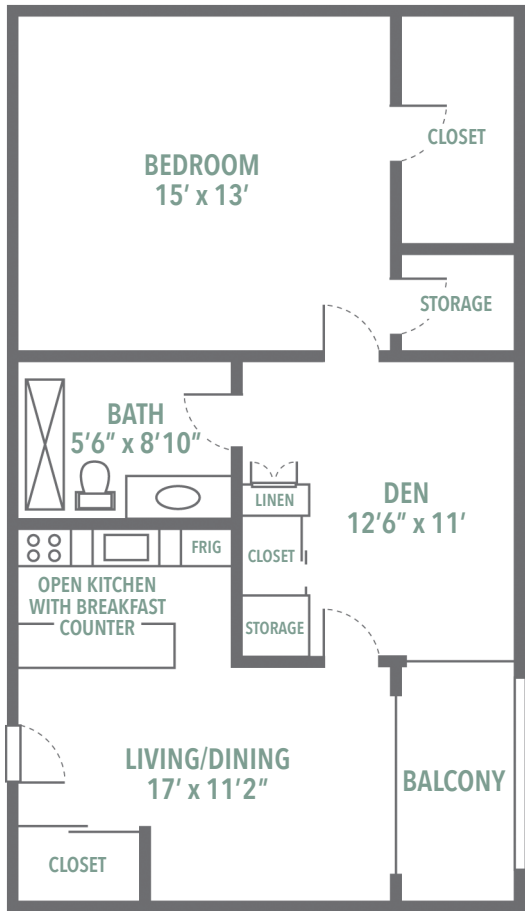

1 Bedroom + Den 801 Sq. Ft.

1 Bedroom, 1 Bath 503 Sq. Ft.

2 Bedroom, 2 Bath 1006 Sq. Ft.

Independent and Assisted Living Floorplans

All apartment homes feature full kitchens and patio or balcony. Upgraded finishes include quartz countertops, tiled kitchen and bath and stainless steel appliances. Window coverings and ceiling fans are provided in the living areas and bedrooms. An emergency call system is located in bedrooms and bath.