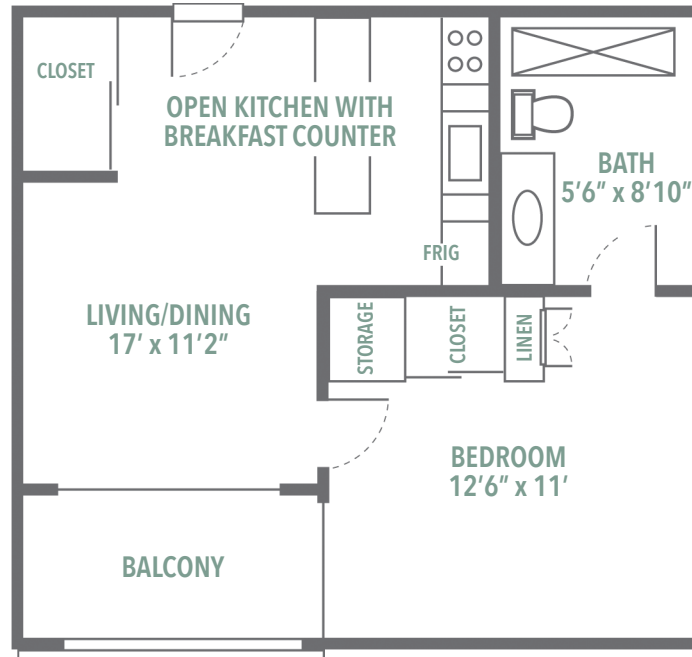

1 Bedroom + Den 801 Sq. Ft.

1 Bedroom, 1 Bath 503 Sq. Ft.

2 Bedroom, 2 Bath 1006 Sq. Ft.

Independent and Assisted Living Floorplans

All apartment homes feature full kitchens and patio or balcony. Upgraded finishes include quartz countertops, tiled kitchen and bath and stainless steel appliances. Window coverings and ceiling fans are provided in the living areas and bedrooms. An emergency call system is located in bedrooms and bath.