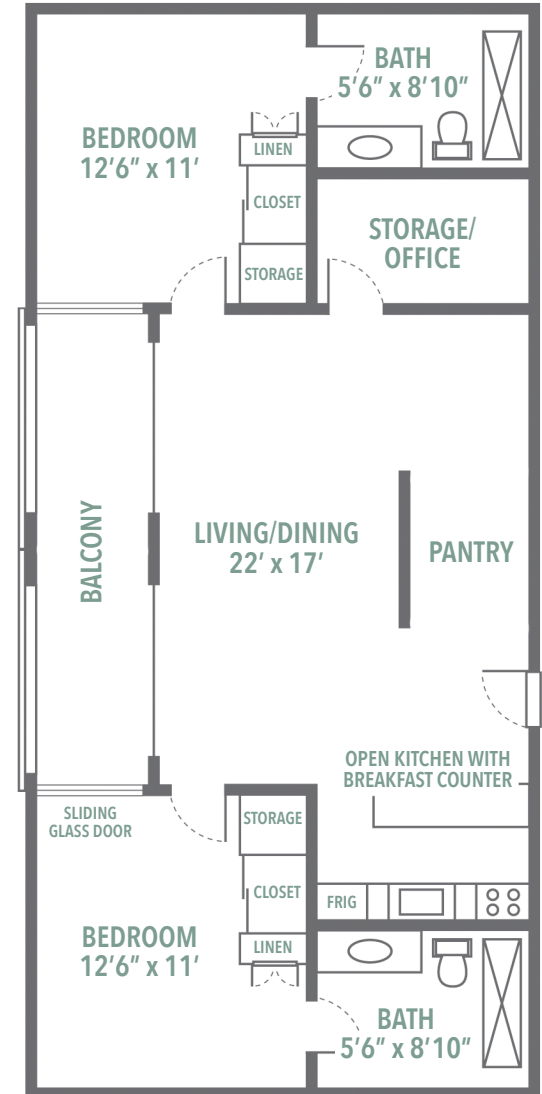

1 Bedroom + Den 801 Sq. Ft.

1 Bedroom, 1 Bath 503 Sq. Ft.

2 Bedroom, 2 Bath 1006 Sq. Ft.

Independent and Assisted Living Floorplans

All apartment homes feature full kitchens and patio or balcony. Upgraded finishes include quartz countertops, tiled kitchen and bath and stainless steel appliances. Window coverings and ceiling fans are provided in the living areas and bedrooms. An emergency call system is located in bedrooms and bath.