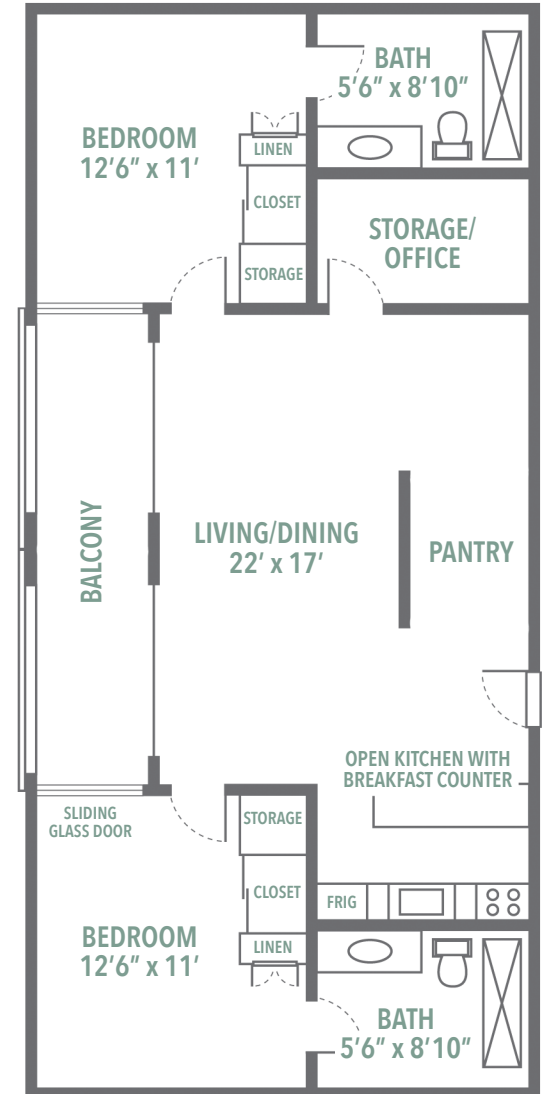

1 Bedroom + Den 801 Sq. Ft.

1 Bedroom, 1 Bath 503 Sq. Ft.

2 Bedroom, 2 Bath 1006 Sq. Ft.

# Independent and Assisted Living Floorplans

All apartment homes feature full kitchens and patio or balcony. Upgraded finishes include quartz countertops, tiled kitchen and bath and stainless steel appliances. Window coverings and ceiling fans are provided in the living areas and bedrooms. An emergency call system is located in bedrooms and bath.