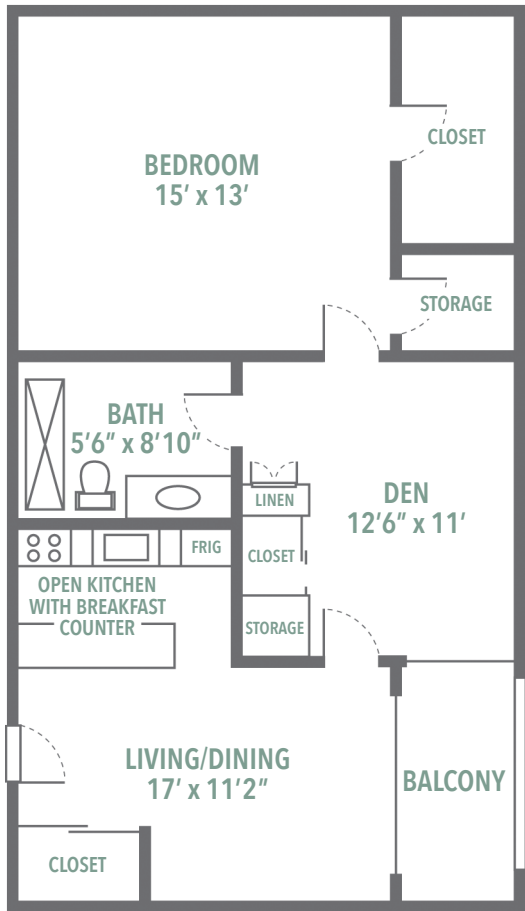

1 Bedroom + Den 801 Sq. Ft.

1 Bedroom, 1 Bath 503 Sq. Ft.

2 Bedroom, 2 Bath 1006 Sq. Ft.