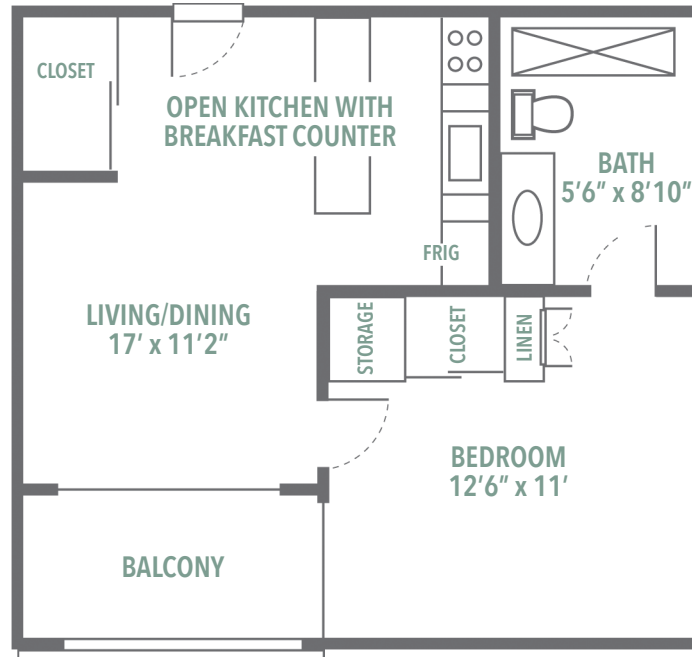

1 Bedroom + Den 801 Sq. Ft.

1 Bedroom, 1 Bath 503 Sq. Ft.

2 Bedroom, 2 Bath 1006 Sq. Ft.